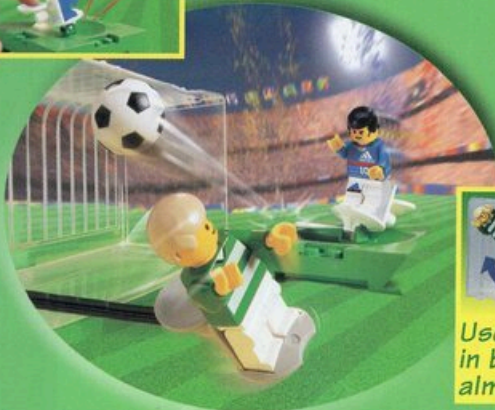

A. Soccer fans — the game is on!!!

Here it is — all the action and excitement of a real soccer game. Play with a friend, pick a team, then shoot to score! Tie game? It might be time for a shoot-out!!! Comes with 5 players and a goalkeeper for each team, plus 4 balls. Also comes with 10 girls wigs. Ages 7-16. 274 pieces. #3409 Championship Challenge \$49.99 **CLUB**

NOT AVAILABLE IN ANY STORE

B. #3402 Small Grandstand with Lights
Ages 6-16. 59 pieces. \$9.99

adidas®, the "adidas logo" and the "brand mark" are registered trademarks of the adidas-Salomon AG group of companies and are reproduced with their consent.

Keep score throughout the game.

C. #3403 Fans Grandstand with Scoreboard
Ages 6-16. 79 pieces. \$14.99 **CLUB**

Practice your kicks!

Use the handle in back to block almost any shot.

E. #3401 Shoot N' Score Ages 6-16. 22 pieces. \$5.99 **CLUB**